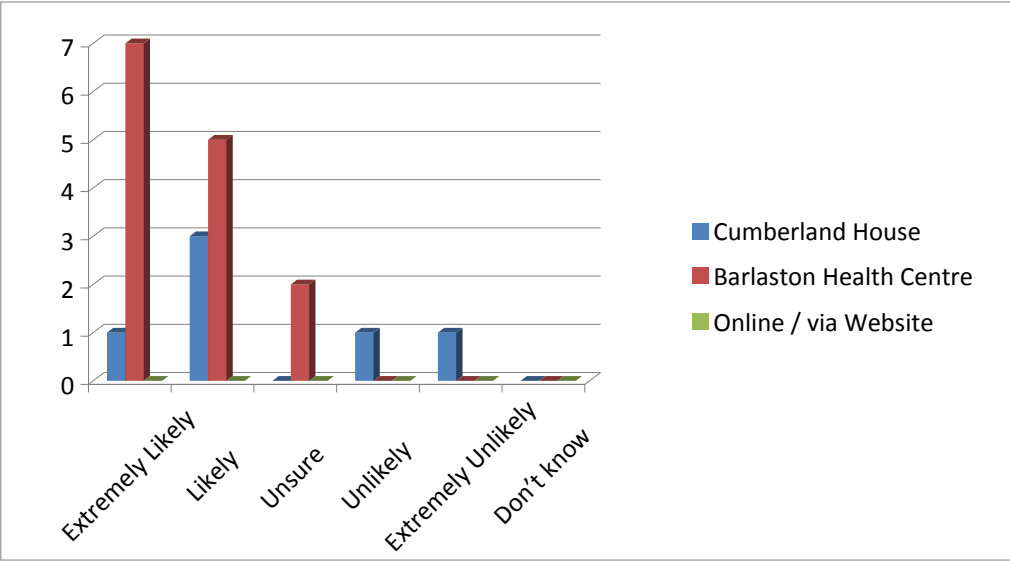

Oct-16	Extremely Likely	Likely	Unsure	Unlikely	Extremely Unlikely	Don't know	Total
Cumberland House	1	3	0	1	1	0	6
Barlaston Health Centre	7	5	2	0	0	0	14
Online / via Website	0	0	0	0	0	0	0

Nov-16	Extremely Likely	Likely	Unsure	Unlikely	Extremely Unlikely	Don't know	Total
Cumberland House	11	3	5	2	0	0	21
Barlaston Health Centre	3	0	1	0	2	1	7
Online / via Website	0	0	0	0	1	0	0