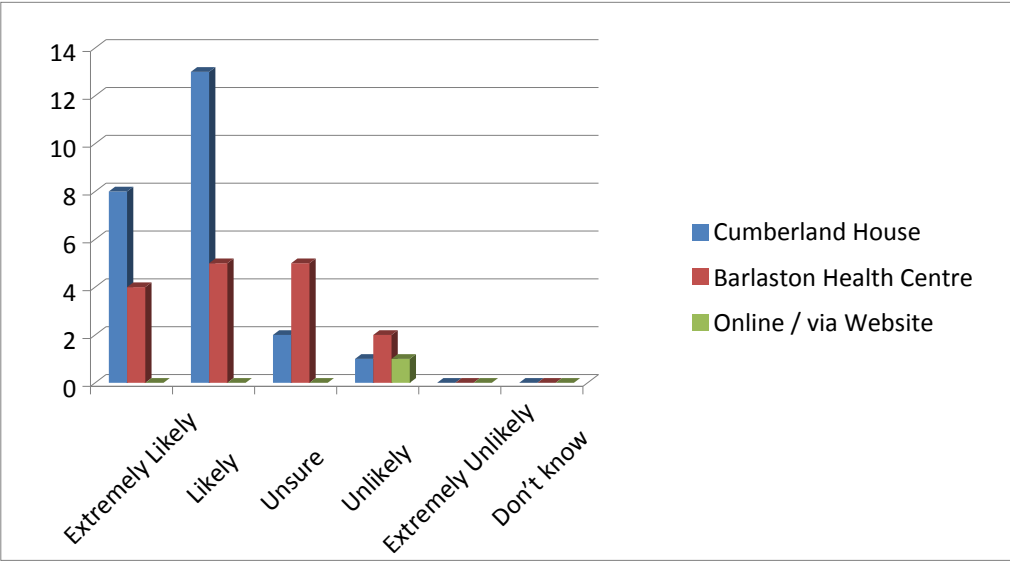

Jan-17	Extremely Likely	Likely	Unsure	Unlikely	Extremely Unlikely	Don't know	Total
Cumberland House	8	13	2	1	0	0	24
Barlaston Health Centre	4	5	5	2	0	0	16
Online / via Website	0	0	0	1	0	0	1