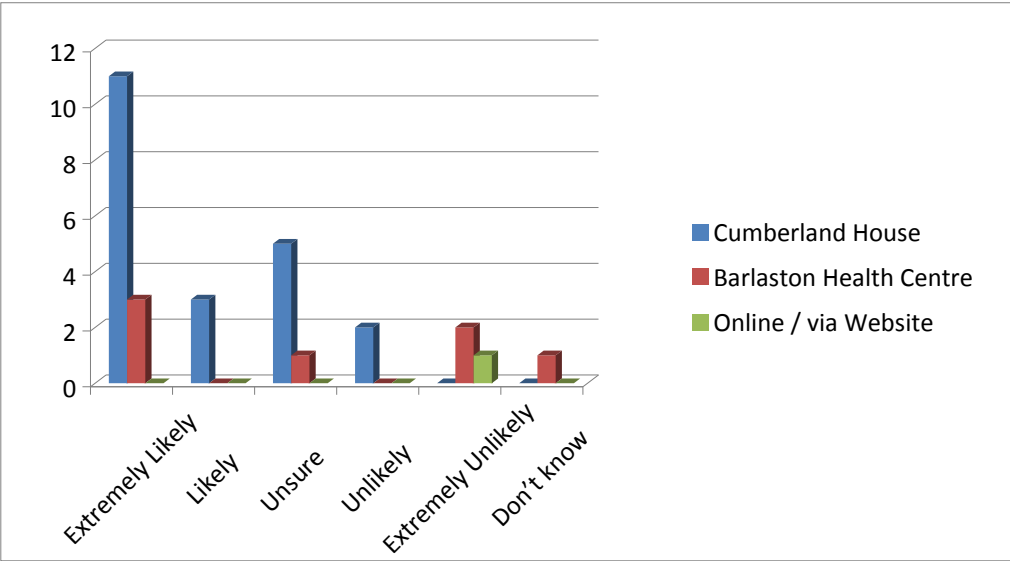

Oct-16	Extremely Likely	Likely	Unsure	Unlikely	Extremely Unlikely	Don't know	Total
Cumberland House	1	3	0	1	1	0	6
Barlaston Health Centre	7	5	2	0	0	0	14
Online / via Website	0	0	0	0	0	0	0

Nov-16	Extremely Likely	Likely	Unsure	Unlikely	Extremely Unlikely	Don't know	Total
Cumberland House	11	3	5	2	0	0	21
Barlaston Health Centre	3	0	1	0	2	1	7
Online / via Website	0	0	0	0	1	0	0

Dec-16	Extremely Likely	Likely	Unsure	Unlikely	Extremely Unlikely	Don't know	Total
Cumberland House	9	3	1	0	1	0	14
Barlaston Health Centre	9	3	0	0	0	0	12
Online / via Website	2	0	0	0	1	0	3

Jan-17	Extremely Likely	Likely	Unsure	Unlikely	Extremely Unlikely	Don't know	Total
Cumberland House	8	13	2	1	0	0	24
Barlaston Health Centre	4	5	5	2	0	0	16
Online / via Website	0	0	0	1	0	0	1