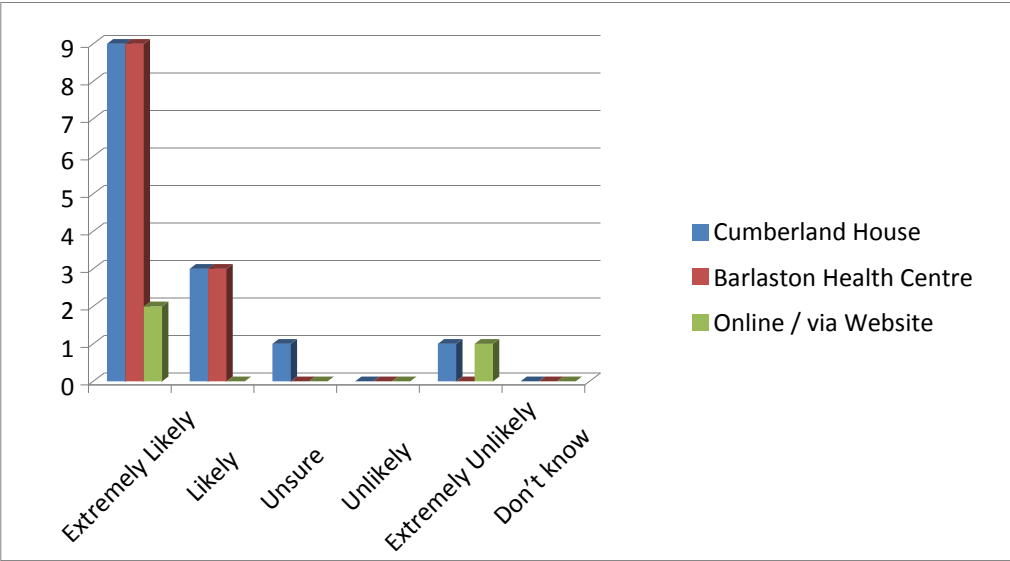

Oct-16	Extremely Likely	Likely	Unsure	Unlikely	Extremely Unlikely	Don't know	Total
Cumberland House	1	3	0	1	1	0	6
Barlaston Health Centre	7	5	2	0	0	0	14
Online / via Website	0	0	0	0	0	0	0

Nov-16	Extremely Likely	Likely	Unsure	Unlikely	Extremely Unlikely	Don't know	Total
Cumberland House	11	3	5	2	0	0	21
Barlaston Health Centre	3	0	1	0	2	1	7
Online / via Website	0	0	0	0	1	0	0

Dec-16	Extremely Likely	Likely	Unsure	Unlikely	Extremely Unlikely	Don't know	Total
Cumberland House	9	3	1	0	1	0	14
Barlaston Health Centre	9	3	0	0	0	0	12
Online / via Website	2	0	0	0	1	0	3

Jan-17	Extremely Likely	Likely	Unsure	Unlikely	Extremely Unlikely	Don't know	Total
Cumberland House	8	13	2	1	0	0	24
Barlaston Health Centre	4	5	5	2	0	0	16
Online / via Website	0	0	0	1	0	0	1