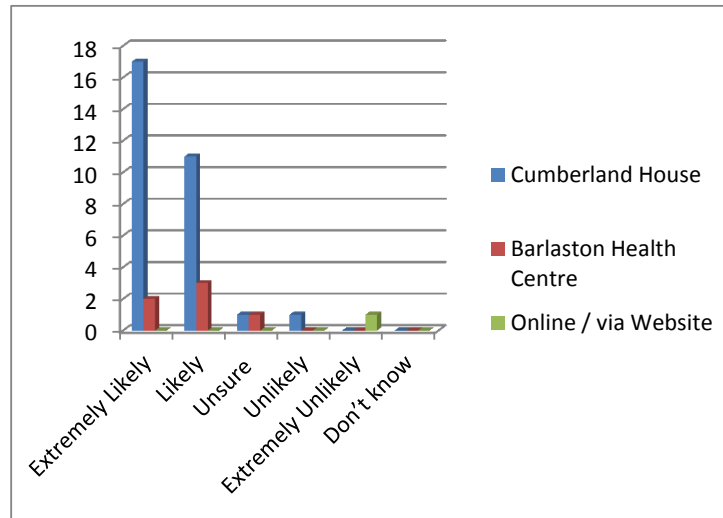

Jul-16	Extremely Likely	Likely	Unsure	Unlikely	Extremely Unlikely	Don't know	Total
Cumberlai	17	11	1	1	0	0	30
Barlaston	2	3	1	0	0	0	6
Online / vi	0	0	0	0	1	0	1