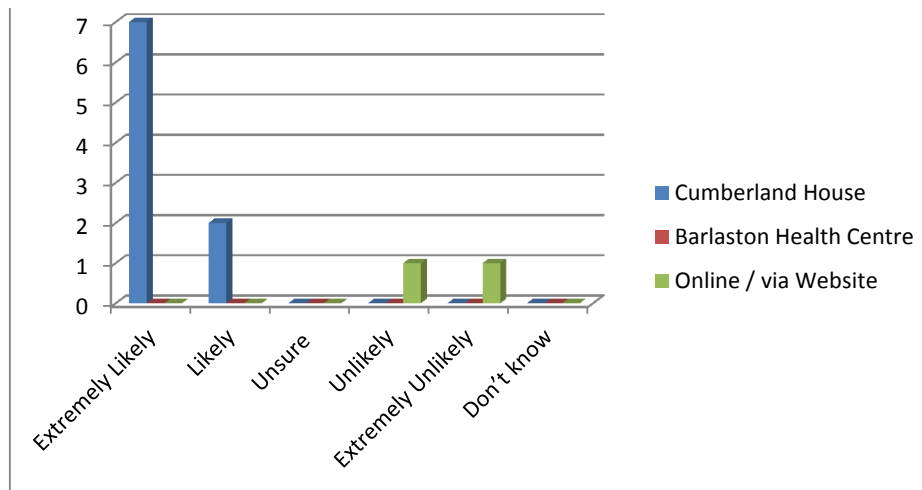

Sep-16	Extremely Likely	Likely	Unsure	Unlikely	Extremely Unlikely	Don't know	Total
Cumberland House	21	17	1	0	0	0	39
Barlaston Health Centre	2	6	0	0	0	0	8
Online / via Website	0	0	0	0	1	0	1

Aug-16	Extremely Likely	Likely	Unsure	Unlikely	Extremely Unlikely	Don't know	Total
Cumberland House	7	2	0	0	0	0	9
Barlaston Health Centre	0	0	0	0	0	0	0
Online / via Website	0	0	0	1	1	0	2

Apr-16	Extremely Likely	Likely	Unsure	Unlikely	Extremely Unlikely	Don't know	Total
Cumberland House	15	12	3	0	2	4	36
Barlaston Health Centre	2	0	0	0	0	0	2
Online / via Website	0	0	0	1	1	0	2

May-16	Extremely Likely	Likely	Unsure	Unlikely	Extremely Unlikely	Don't know	Total
Cumberland House	15	17	5	2	1	1	41
Barlaston Health Centre	4	2	0	2	0	0	8
Online / via Website	0	0	0	0	1	0	1