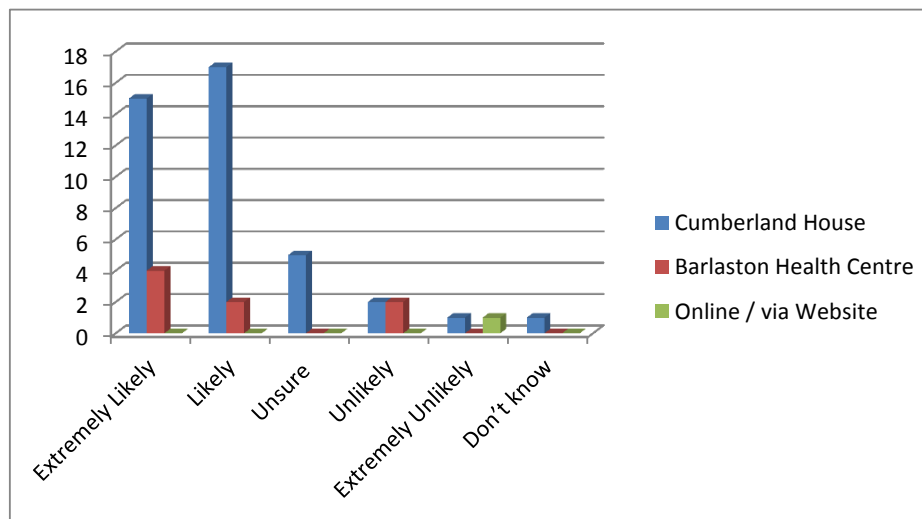

Sep-16	Extremely Likely	Likely	Unsure	Unlikely	Extremely Unlikely	Don't know	Total
Cumberland House	21	17	1	0	0	0	39
Barlaston Health Centre	2	6	0	0	0	0	8
Online / via Website	0	0	0	0	1	0	1

Aug-16	Extremely Likely	Likely	Unsure	Unlikely	Extremely Unlikely	Don't know	Total
Cumberland House	7	2	0	0	0	0	9
Barlaston Health Centre	0	0	0	0	0	0	0
Online / via Website	0	0	0	1	1	0	2

Apr-16	Extremely Likely	Likely	Unsure	Unlikely	Extremely Unlikely	Don't know	Total
Cumberland House	15	12	3	0	2	4	36
Barlaston Health Centre	2	0	0	0	0	0	2
Online / via Website	0	0	0	1	1	0	2

May-16	Extremely Likely	Likely	Unsure	Unlikely	Extremely Unlikely	Don't know	Total
Cumberland House	15	17	5	2	1	1	41
Barlaston Health Centre	4	2	0	2	0	0	8
Online / via Website	0	0	0	0	1	0	1