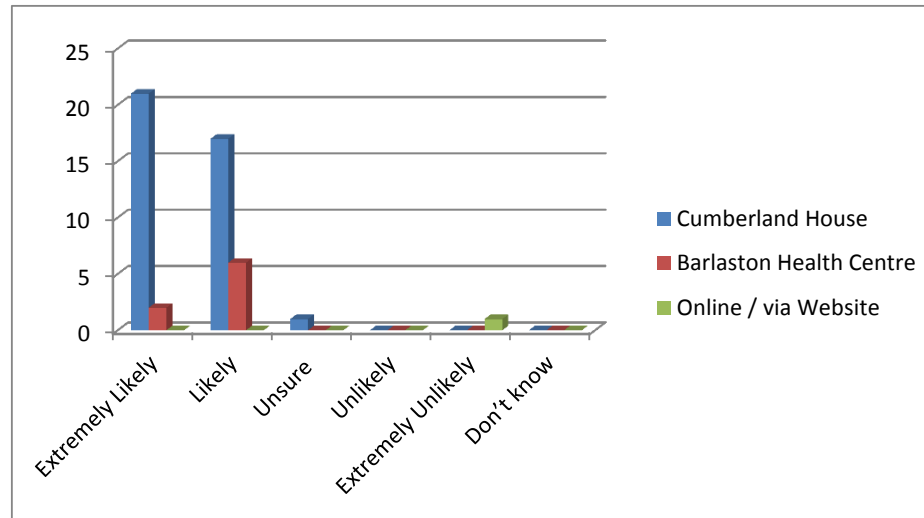

Sep-16	Extremely Likely	Likely	Unsure	Unlikely	Extremely Unlikely	Don't know	Total
Cumberland House	21	17	1	0	0	0	39
Barlaston Health Centre	2	6	0	0	0	0	8
Online / via Website	0	0	0	0	1	0	1

Aug-16	Extremely Likely	Likely	Unsure	Unlikely	Extremely Unlikely	Don't know	Total
Cumberland House	7	2	0	0	0	0	9
Barlaston Health Centre	0	0	0	0	0	0	0
Online / via Website	0	0	0	1	1	0	2

Apr-16	Extremely Likely	Likely	Unsure	Unlikely	Extremely Unlikely	Don't know	Total
Cumberland House	15	12	3	0	2	4	36
Barlaston Health Centre	2	0	0	0	0	0	2
Online / via Website	0	0	0	1	1	0	2

May-16	Extremely Likely	Likely	Unsure	Unlikely	Extremely Unlikely	Don't know	Total
Cumberland House	15	17	5	2	1	1	41
Barlaston Health Centre	4	2	0	2	0	0	8
Online / via Website	0	0	0	0	1	0	1