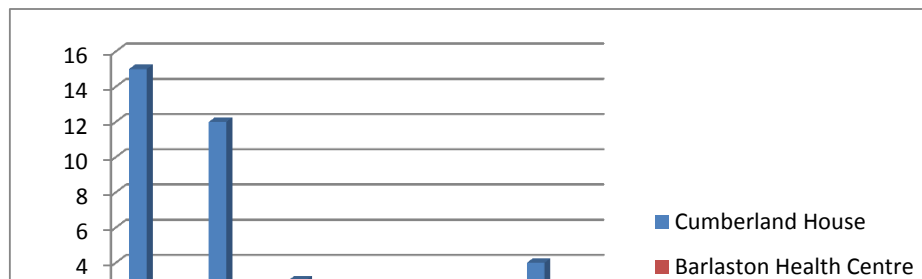

Sep-16	Extremely Likely	Likely	Unsure	Unlikely	Extremely Unlikely	Don't know	Total
Cumberland House	21	17	1	0	0	0	39
Barlaston Health Centre	2	6	0	0	0	0	8
Online / via Website	0	0	0	0	1	0	1

Aug-16	Extremely Likely	Likely	Unsure	Unlikely	Extremely Unlikely	Don't know	Total
Cumberland House	7	2	0	0	0	0	9
Barlaston Health Centre	0	0	0	0	0	0	0
Online / via Website	0	0	0	1	1	0	2

Apr-16	Extremely Likely	Likely	Unsure	Unlikely	Extremely Unlikely	Don't know	Total
Cumberland House	15	12	3	0	2	4	36
Barlaston Health Centre	2	0	0	0	0	0	2
Online / via Website	0	0	0	1	1	0	2

May-16	Extremely Likely	Likely	Unsure	Unlikely	Extremely Unlikely	Don't know	Total
Cumberland House	15	17	5	2	1	1	41
Barlaston Health Centre	4	2	0	2	0	0	8
Online / via Website	0	0	0	0	1	0	1